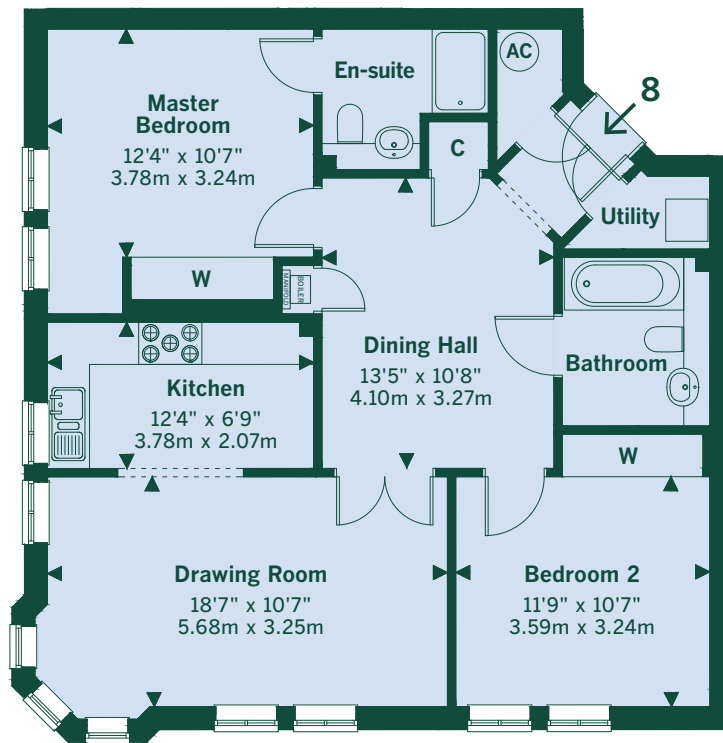

# 8 Birch Place

Two-bedroom second floor apartment

Second Floor

Third Floor

Second Floor

First Floor

Ground Floor

L - Lift

Drawing is not to scale.

**Birch Place**  
High Street  
Berkhamsted  
Hertfordshire  
HP4 3BD

0800 111 4573  
sales@beechcroft.co.uk  
beechcroft.co.uk

**Beechcroft**  
DESIGNED WITH RETIREMENT IN MIND