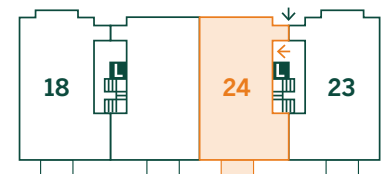

24 Cumber Place

Three-bedroom first floor apartment with balcony

L - Lift

Drawing is not to scale.
Landscaping is indicative only.

Cumber Place
off High Street
Theale
Berkshire
RG7 5FP

Sat Nav Postcode
RG7 5AN