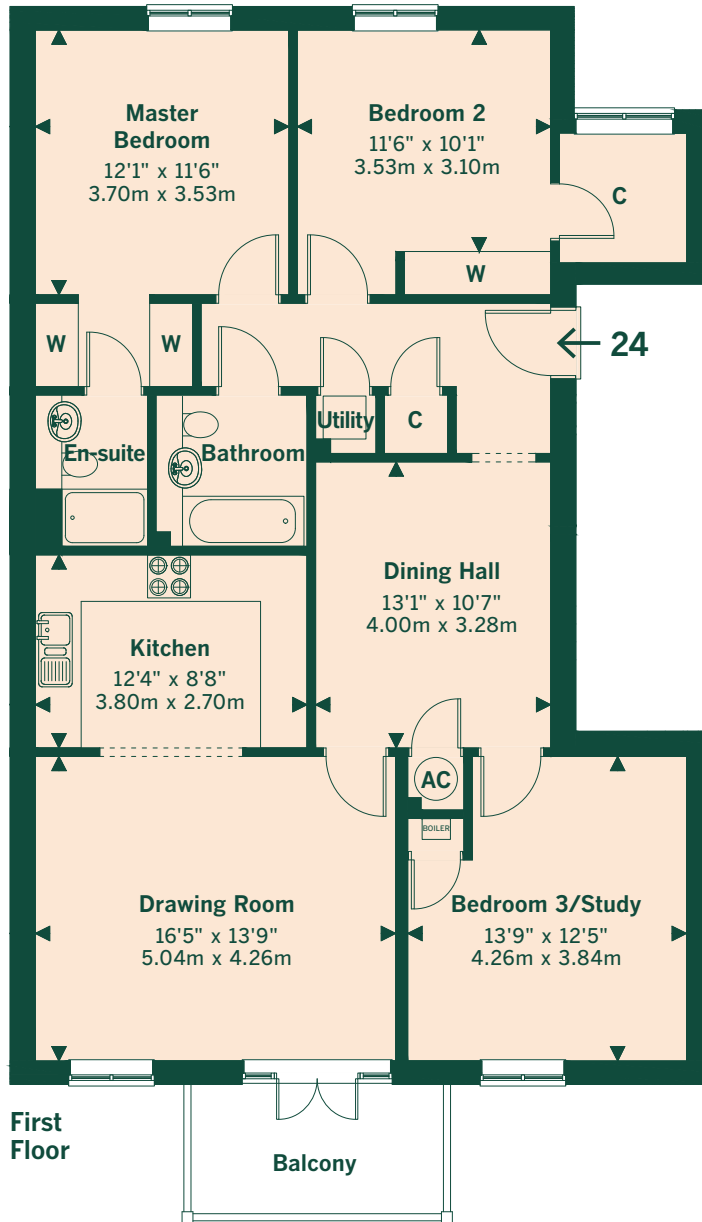

24 Cumber Place

Three-bedroom first floor apartment with balcony

L - Lift

Drawing is not to scale.
Landscaping is indicative only.

Cumber Place
off High Street
Theale
Berkshire
RG7 5FP

Sat Nav Postcode
RG7 5AN