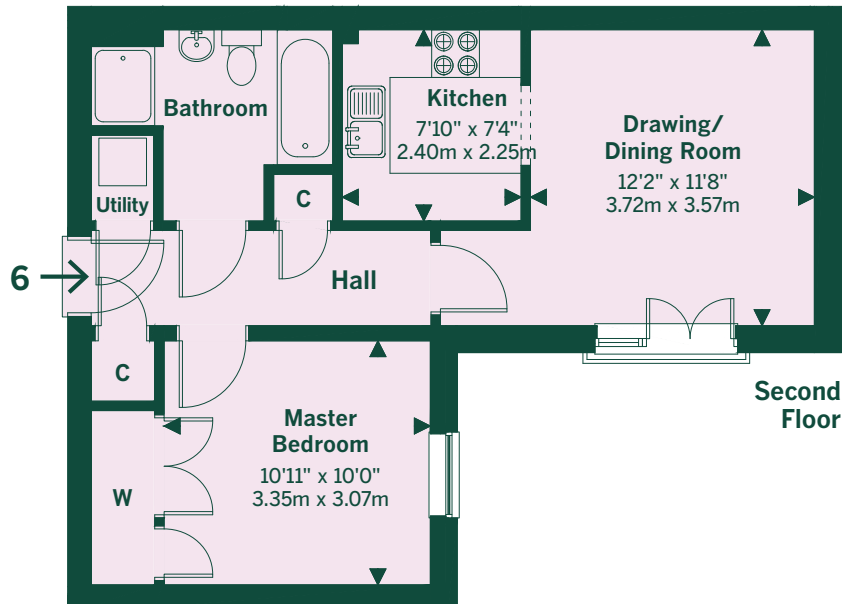

# 6 Cumber Place

One-bedroom second floor apartment with Juliet balcony

L - Lift

Drawing is not to scale.  
Landscaping is indicative only.

**Cumber Place**  
off High Street  
Theale  
Berkshire  
RG7 5FP