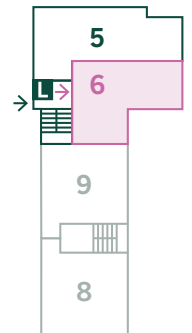

# 6 Cumber Place

One-bedroom second floor apartment with Juliet balcony

L - Lift

Drawing is not to scale.  
Landscaping is indicative only.

**Cumber Place**  
off High Street  
Theale  
Berkshire  
RG7 5FP