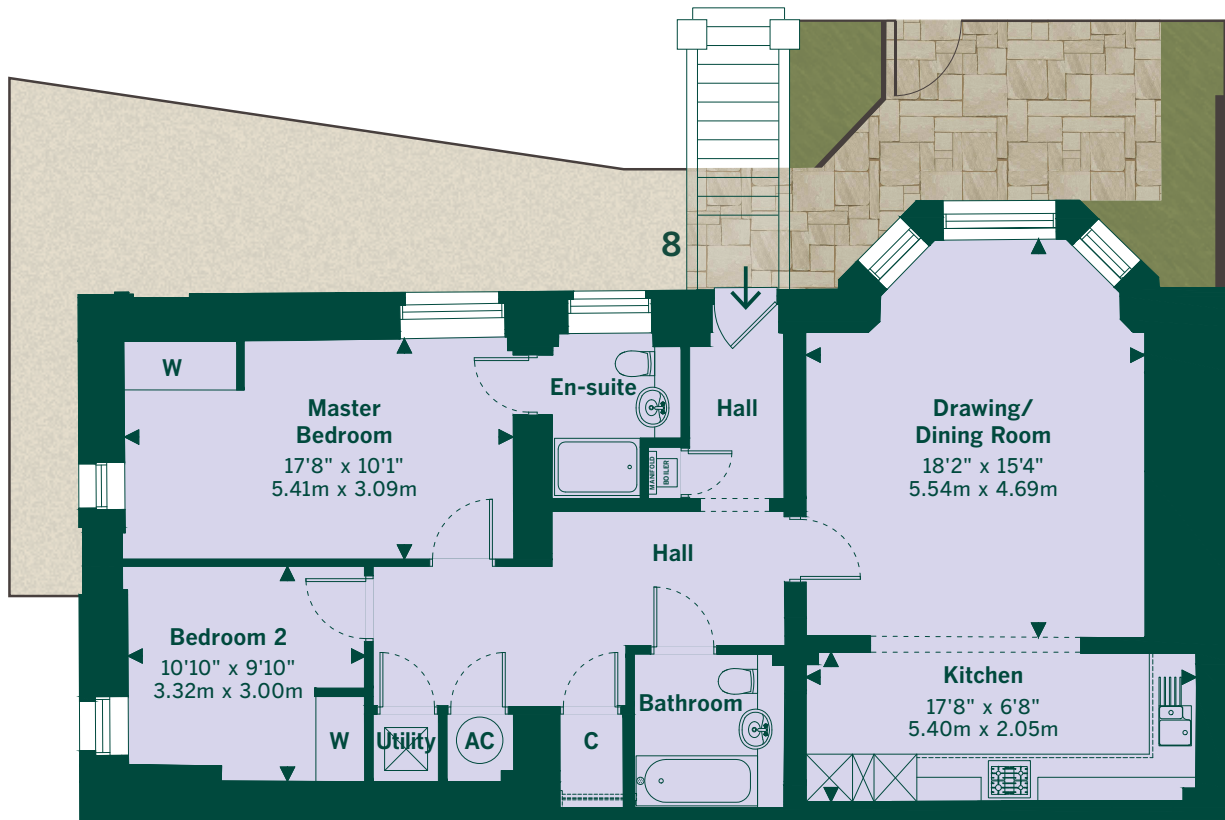

8 Buchanan House

Two-bedroom ground floor apartment with terrace

Ground Floor

Drawing is not to scale.
Landscaping is indicative only.

Buchanan House
off New Street
Chipping Norton
Oxfordshire
OX7 5ED

Sat Nav Postcode
OX7 5LN