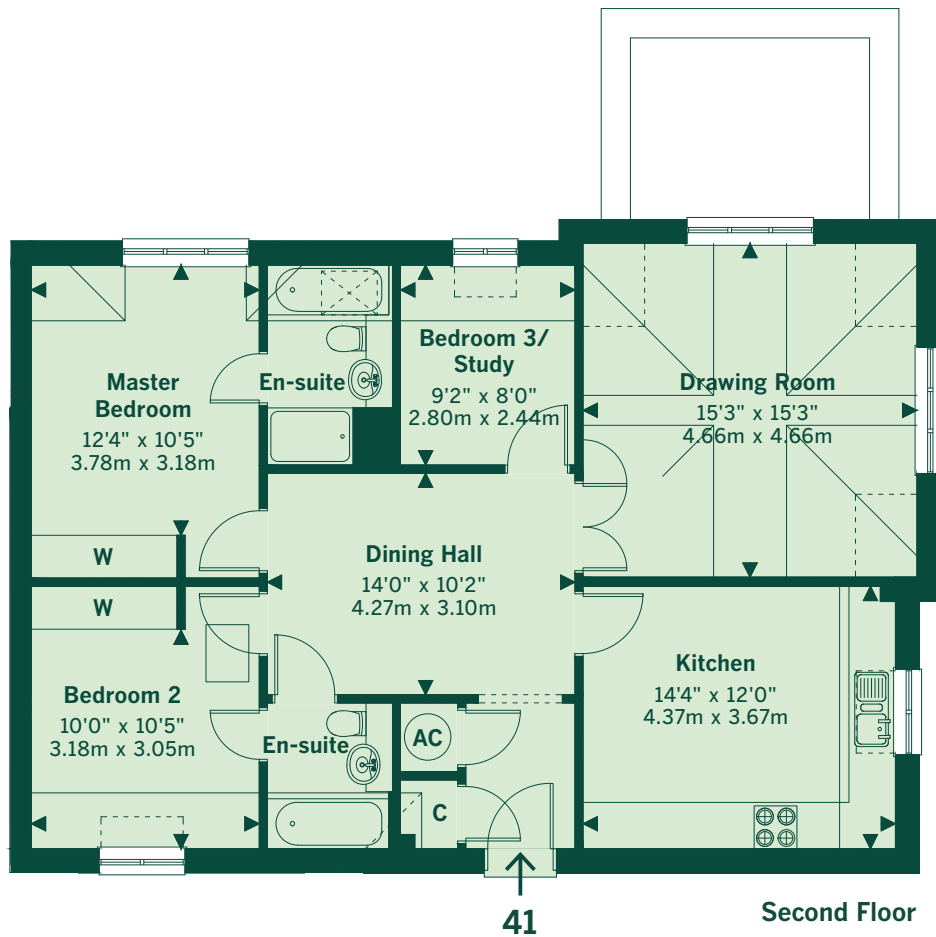

# 41 Penhurst Gardens

Three-bedroom second floor apartment

L - Lift

Drawing is not to scale.  
Landscaping is indicative only.

**Penhurst Gardens**  
off New Street  
Chipping Norton  
Oxfordshire  
OX7 5ED