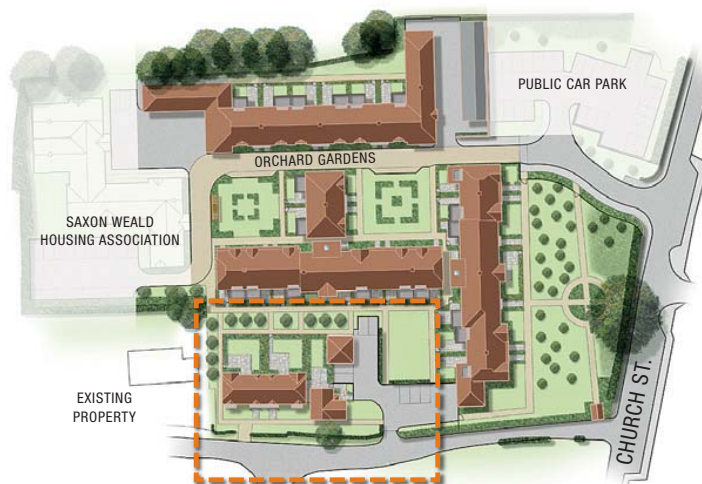

# Beechcroft

DESIGNED WITH RETIREMENT IN MIND

The Cottages at Orchard Gardens, Browns Lane, Storrington, West Sussex, RH20 4LQ.

Telephone: 01903 745908 Email: sales@beechcroft.co.uk Web: www.beechcroft.co.uk

Drawings are not to scale - landscaping is indicative only.

- 1** Bramley Cottage - New three-bedroom cottage with garden
- 2** Grove Cottage - New three-bedroom cottage with garden
- 3** Garden Cottage - Two-bedroom cottage with garden